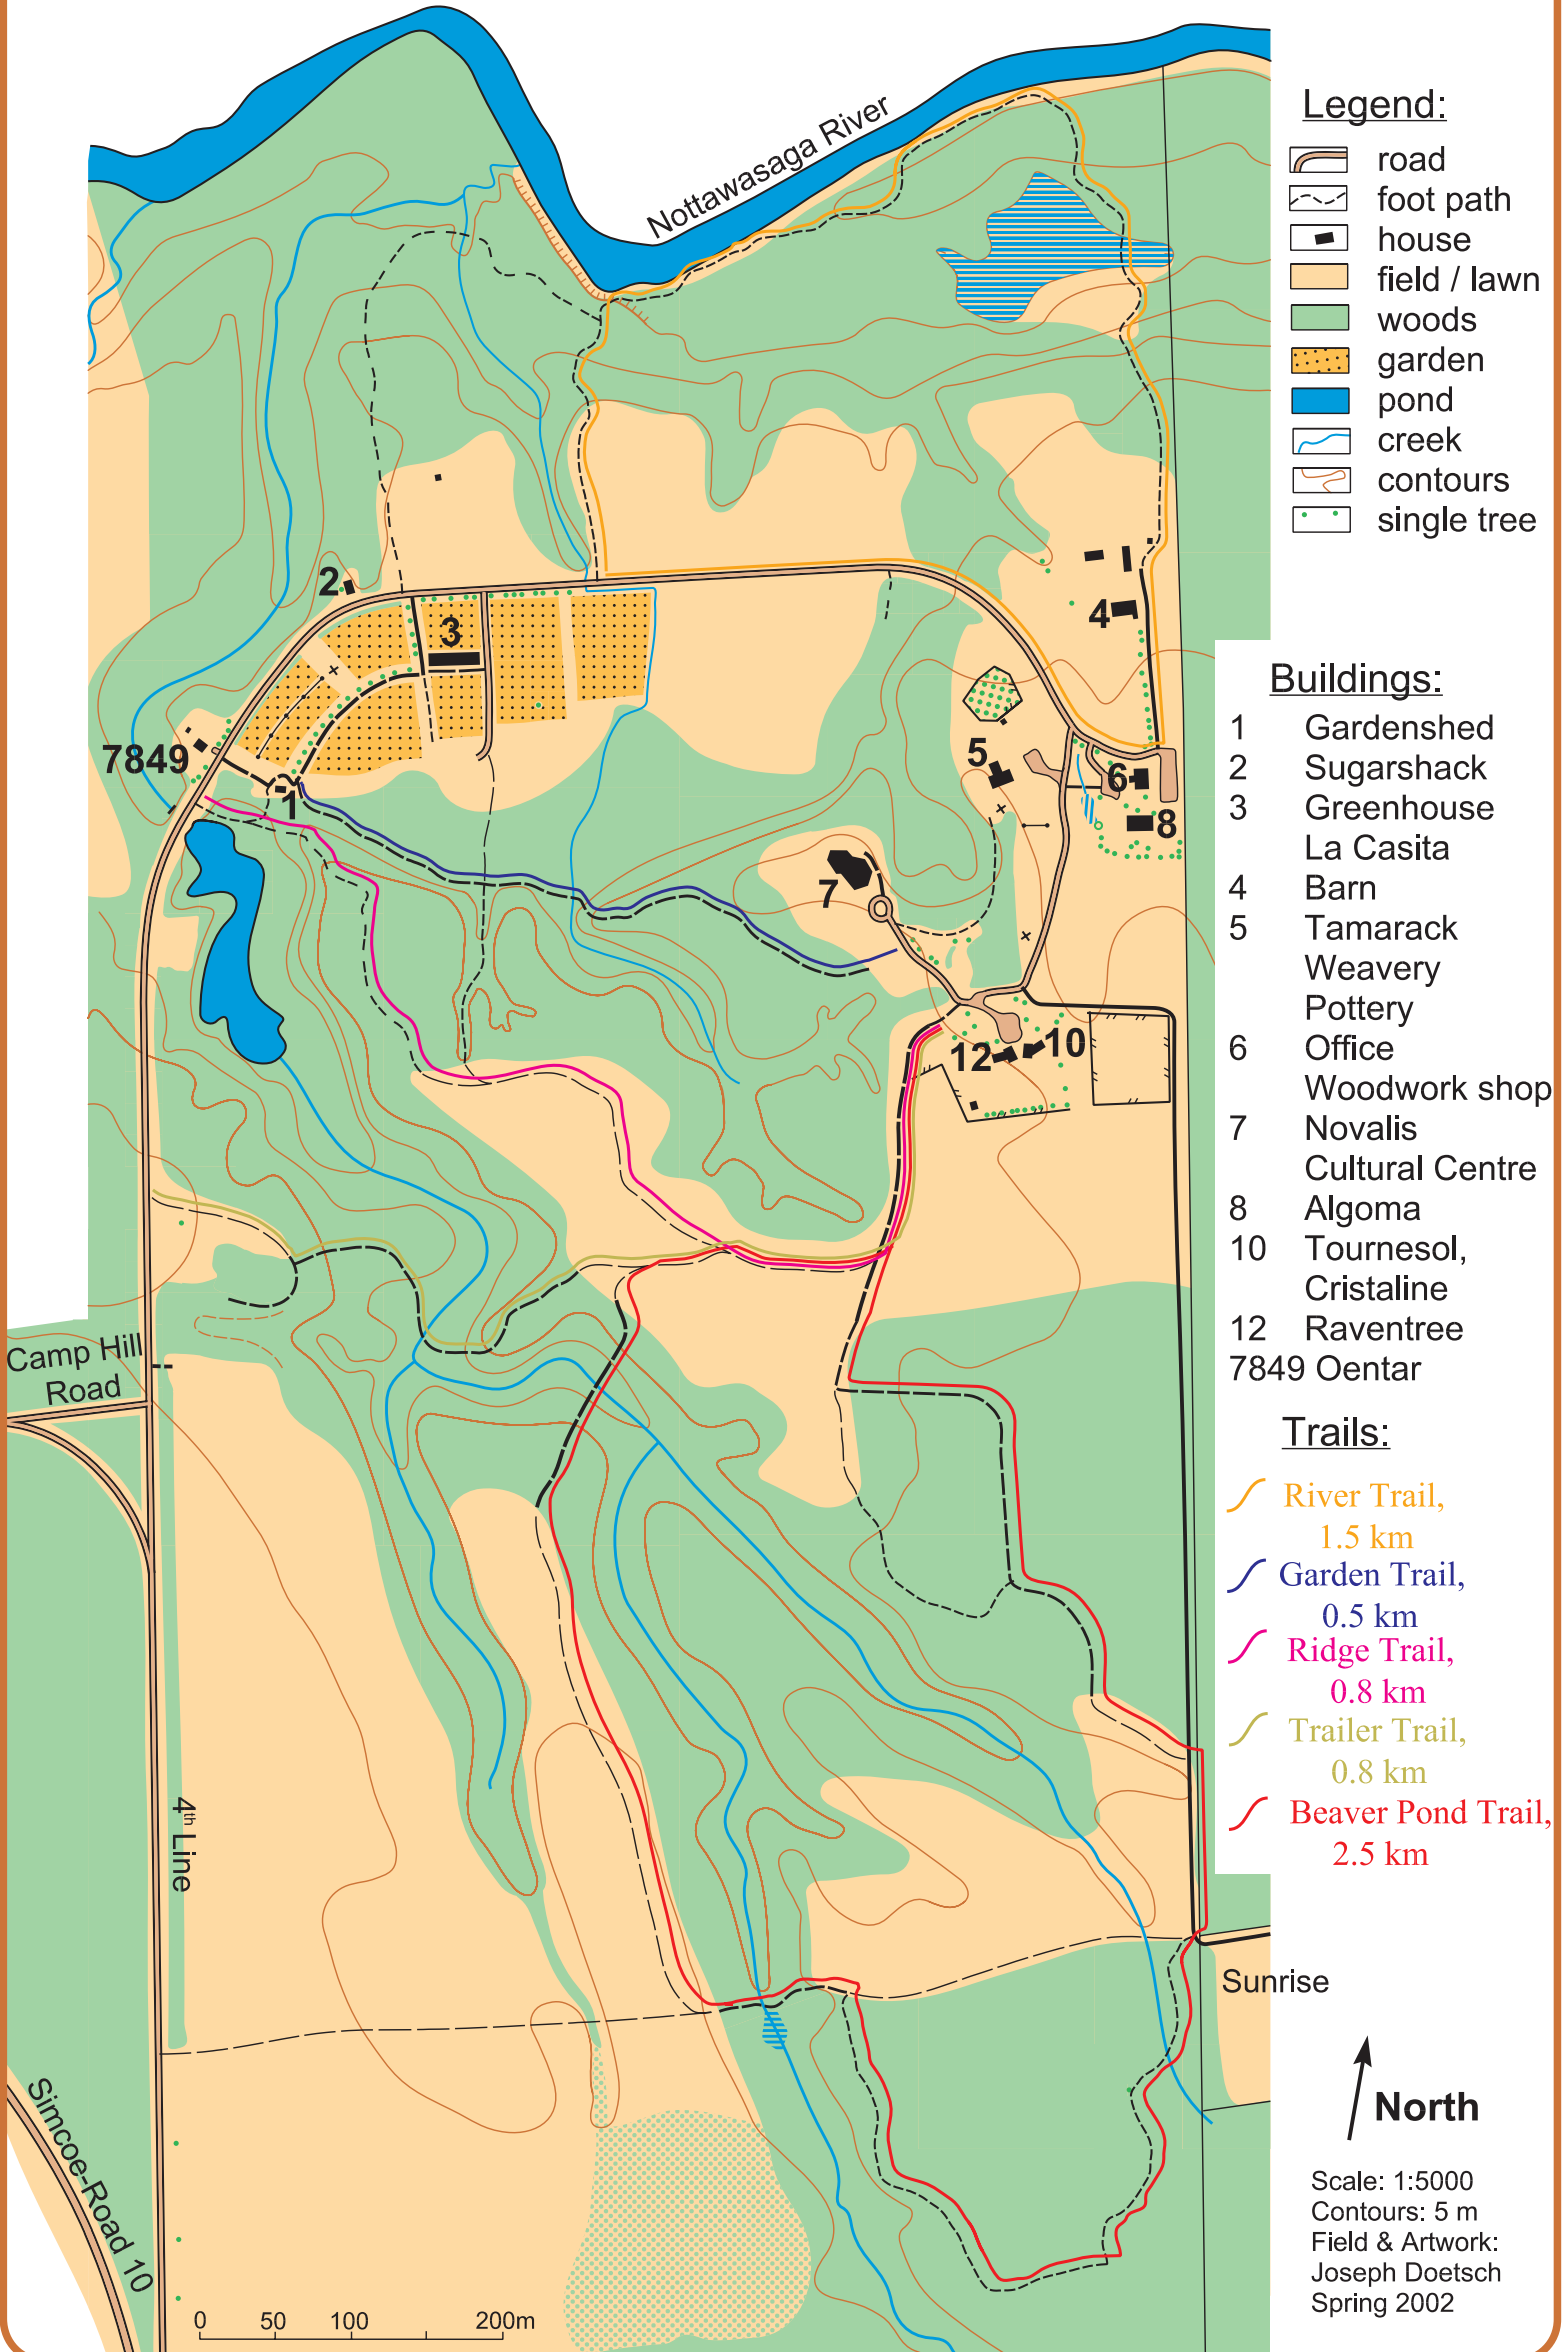

# Camphill Nottawasaga Trails

## Legend:

- road
- foot path
- house
- field / lawn
- woods
- garden
- pond
- creek
- contours
- single tree

## Buildings:

- 1 Gardenshed
- 2 Sugarshack
- 3 Greenhouse
- La Casita
- 4 Barn
- 5 Tamarack
- Weavery
- Pottery
- 6 Office
- Woodwork shop
- 7 Novalis
- Cultural Centre
- 8 Algoma
- 10 Tournesol, Cristaline
- 12 Raventree
- 7849 Oentar

## Trails:

- River Trail, 1.5 km
- Garden Trail, 0.5 km
- Ridge Trail, 0.8 km
- Trailer Trail, 0.8 km
- Beaver Pond Trail, 2.5 km

Scale: 1:5000  
 Contours: 5 m  
 Field & Artwork:  
 Joseph Doetsch  
 Spring 2002